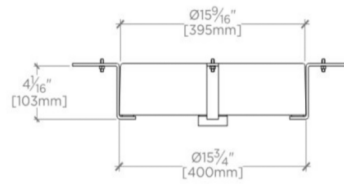

TECHNICAL DETAILS

ADA Compliance: When installed per ADA guidelines
Height: 3 15/16"
Installation Type: Undermount
Length: 23 5/8"
Overflow Opening: No
Primary Material: Fine Fire Clay

INSPIRATION

Simple in form and smaller in size, these rectangular and oval sinks bring practical elegance to a variety of settings. Ideal for apartments and powder rooms.

TOP VIEW SCALE: 1"=1'-0"

ISO VIEW SCALE: 1"=1'-0"

FRONT VIEW SCALE: 1"=1'-0"

SIDE VIEW SCALE: 1"=1'-0"

DIMENSIONAL TOLERANCE: $\pm 13/64$ " [± 5 mm]