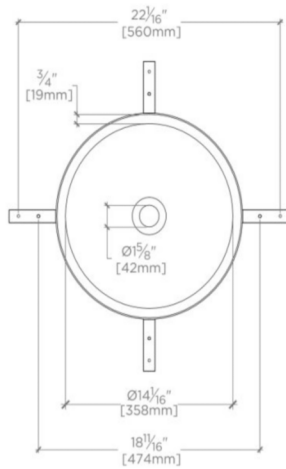

CLARA

CYLV31

Clara Undermount Round Vitreous China Double Glazed Lavatory Sink 15 3/4" x 15 3/4" x 4"

SHOWN IN CLARA VESSEL ROUND VITREOUS CHINA DOUBLE GLAZED LAVATORY SINK 15 3/4" X 15 3/4" X 4" | CYLV30

TECHNICAL DETAILS

ADA Compliance: When installed per ADA guidelines
Height: 3 15/16"
Installation Type: Undermount
Length: 23 5/8"
Overflow Opening: No
Primary Material: Fine Fire Clay

INSPIRATION

Simple in form and smaller in size, these rectangular and oval sinks bring practical elegance to a variety of settings. Ideal for apartments and powder rooms.

PRODUCT FEATURES

High gloss finish makes Clara sinks stain and scratch resistant.
Intense heat during the firing process produces a hard, non-porous surface that will not fade or discolor.

CLARA

CYLV31

Clara Undermount Round Vitreous China Double Glazed Lavatory Sink 15 3/4" x 15 3/4" x 4"

TOP VIEW SCALE: 1"=1'-0"

ISO VIEW SCALE: 1"=1'-0"

FRONT VIEW SCALE: 1"=1'-0"

SIDE VIEW SCALE: 1"=1'-0"

DIMENSIONAL TOLERANCE: $\pm 13/64$ " [± 5 mm]