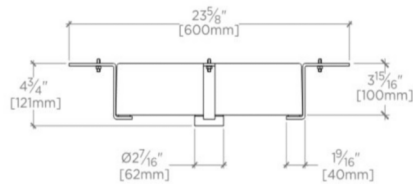

TECHNICAL DETAILS

ADA Compliance: When installed per ADA guidelines
Height: 3 15/16"
Installation Type: Undermount
Length: 23 5/8"
Overflow Opening: No
Primary Material: Fine Fire Clay

INSPIRATION

Simple in form and smaller in size, these rectangular and oval sinks bring practical elegance to a variety of settings. Ideal for apartments and powder rooms.

PRODUCT FEATURES

High gloss finish makes Clara sinks stain and scratch resistant.
Intense heat during the firing process produces a hard, non-porous surface that will not fade or discolor.

CLARA

CYLV31

Clara Undermount Round Vitreous China Double Glazed Lavatory Sink 15 3/4" x 15 3/4" x 4"

TOP VIEW SCALE: 1"=1'-0"

ISO VIEW SCALE: 1"=1'-0"

FRONT VIEW SCALE: 1"=1'-0"

SIDE VIEW SCALE: 1"=1'-0"

DIMENSIONAL TOLERANCE: $\pm 13/64$ " [± 5 mm]