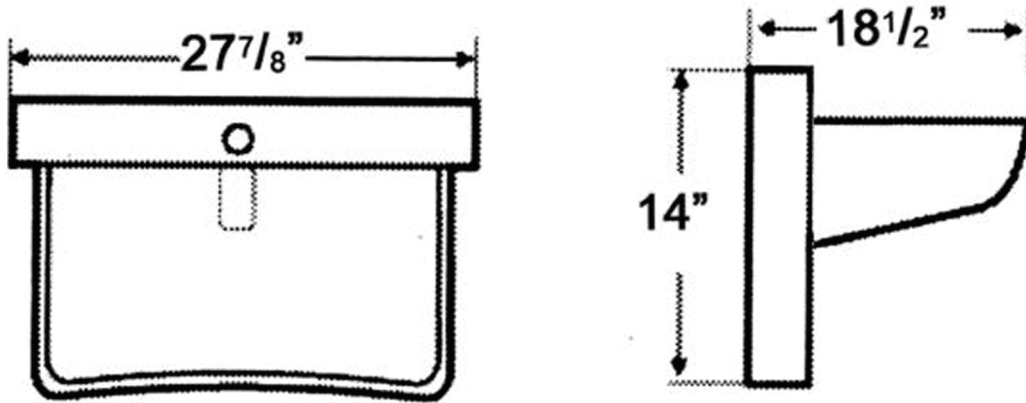

 Whitehaus®

WHKN1114A

Inside Bowl Dimensions
 $22\frac{3}{4}$ " x 13" x $3\frac{1}{2}$ "

LIVE WITH STYLE!