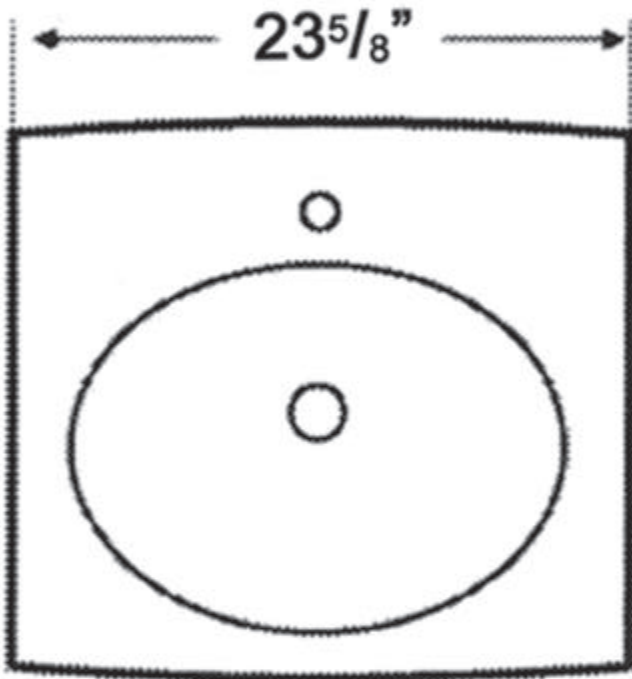

 Whitehaus®

**WHKN1098**

**Inside Bowl Dimensions**  
**18 1/2" x 12 1/2" x 4 1/2"**

**LIVE WITH STYLE!**