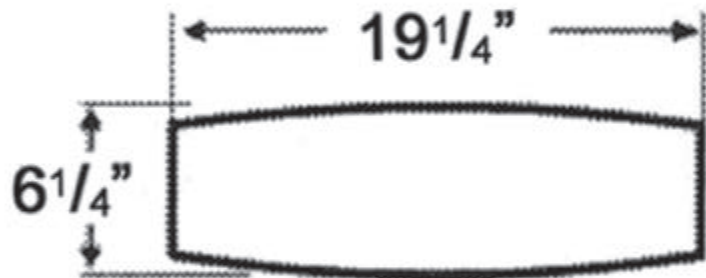

 Whitehaus®

**WHKN1098**

**Inside Bowl Dimensions**  
**18 1/2" x 12 1/2" x 4 1/2"**

**LIVE WITH STYLE!**