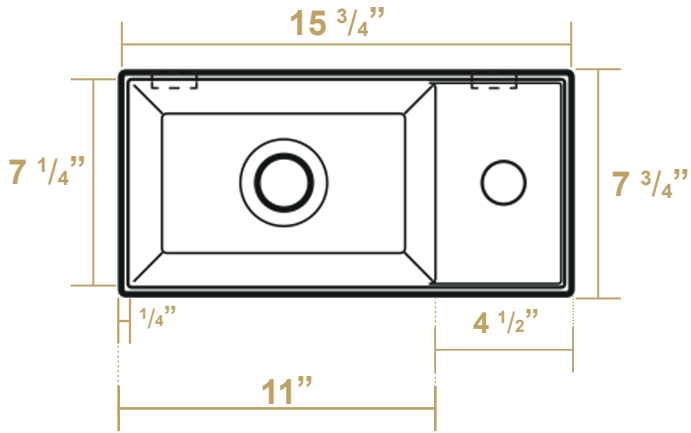

B-AG20

Overall Dimensions

15 3/4" x 7 3/4" x 5 1/4"

Inside Dimensions

11" x 7 1/4" x 4"

Britannia

LIVE WITH STYLE!