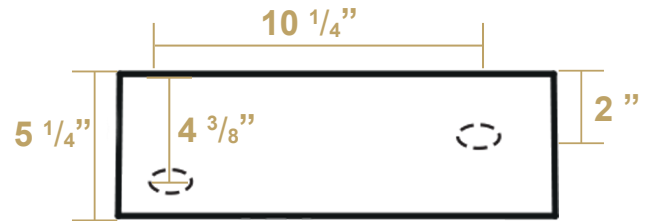

B-AG20

Overall Dimensions

15 3/4" x 7 3/4" x 5 1/4"

Inside Dimensions

11" x 7 1/4" x 4"

Britannia

LIVE WITH STYLE!