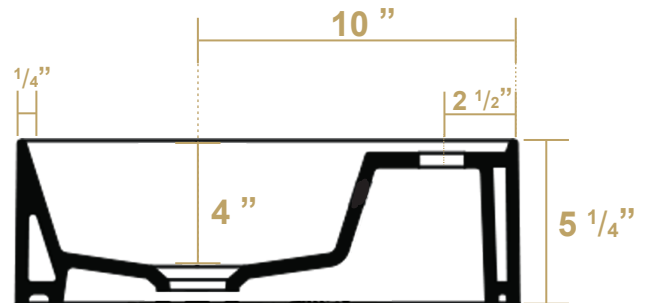

B-AG20

Overall Dimensions

15 3/4" x 7 3/4" x 5 1/4"

Inside Dimensions

11" x 7 1/4" x 4"

Britannia

LIVE WITH STYLE!