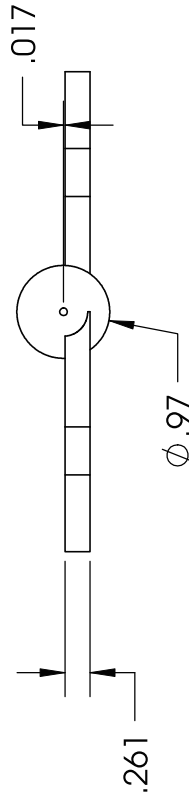

**LEFT HAND (RIGHT HAND REVERSE BEVEL) SHOWN,
RIGHT HAND OPPOSITE**

TITLE:

19-6040L Olive Knuckle Hinge

DO NOT SCALE DRAWING

SCALE:1:1

SHEET 1 OF 1

Phone: +1-856-997-0222
 Fax: +1-856-294-5116
 Email: info@ericmorrissandco.com
 Web: <http://www.ericmorrissandco.com>
 Address: ERIC MORRIS & COMPANY
 7249-A Browning Road
 Pennsauken, NJ 08109

**LEFT HAND (RIGHT HAND REVERSE BEVEL) SHOWN,
RIGHT HAND OPPOSITE**

TITLE:

19-6045L Olive Knuckle Hinge

DO NOT SCALE DRAWING

SCALE:1:1

SHEET 1 OF 1

Phone: +1-856-997-0222
 Fax: +1-856-294-5116
 Email: info@ericmorrissandco.com
 Web: <http://www.ericmorrissandco.com>
 Address: ERIC MORRIS & COMPANY
 7249-A Browning Road
 Pennsauken, NJ 08109

**LEFT HAND (RIGHT HAND REVERSE BEVEL) SHOWN,
RIGHT HAND OPPOSITE**

TITLE:

19-6050L Olive Knuckle Hinge

DO NOT SCALE DRAWING

SCALE:1:1

SHEET 1 OF 1

Phone: +1-856-997-0222
 Fax: +1-856-294-5116
 Email: info@ericmorrissandco.com
 Web: <http://www.ericmorrissandco.com>
 Address: ERIC MORRIS & COMPANY
 7249-A Browning Road
 Pennsauken, NJ 08109

**RIGHT HAND (LEFT HAND REVERSE BEVEL) SHOWN,
LEFT HAND OPPOSITE**

TITLE:

19-7055R HEAVY DUTY OLIVE KNUCKLE HINGE

DO NOT SCALE DRAWING

SCALE:1:1

SHEET 1 OF 1

Phone: +1-856-997-0222
 Fax: +1-856-294-5116
 Email: info@ericmorrissandco.com
 Web: <http://www.ericmorrissandco.com>
 Address: ERIC MORRIS & COMPANY
 7249-A Browning Road
 Pennsauken, NJ 08109