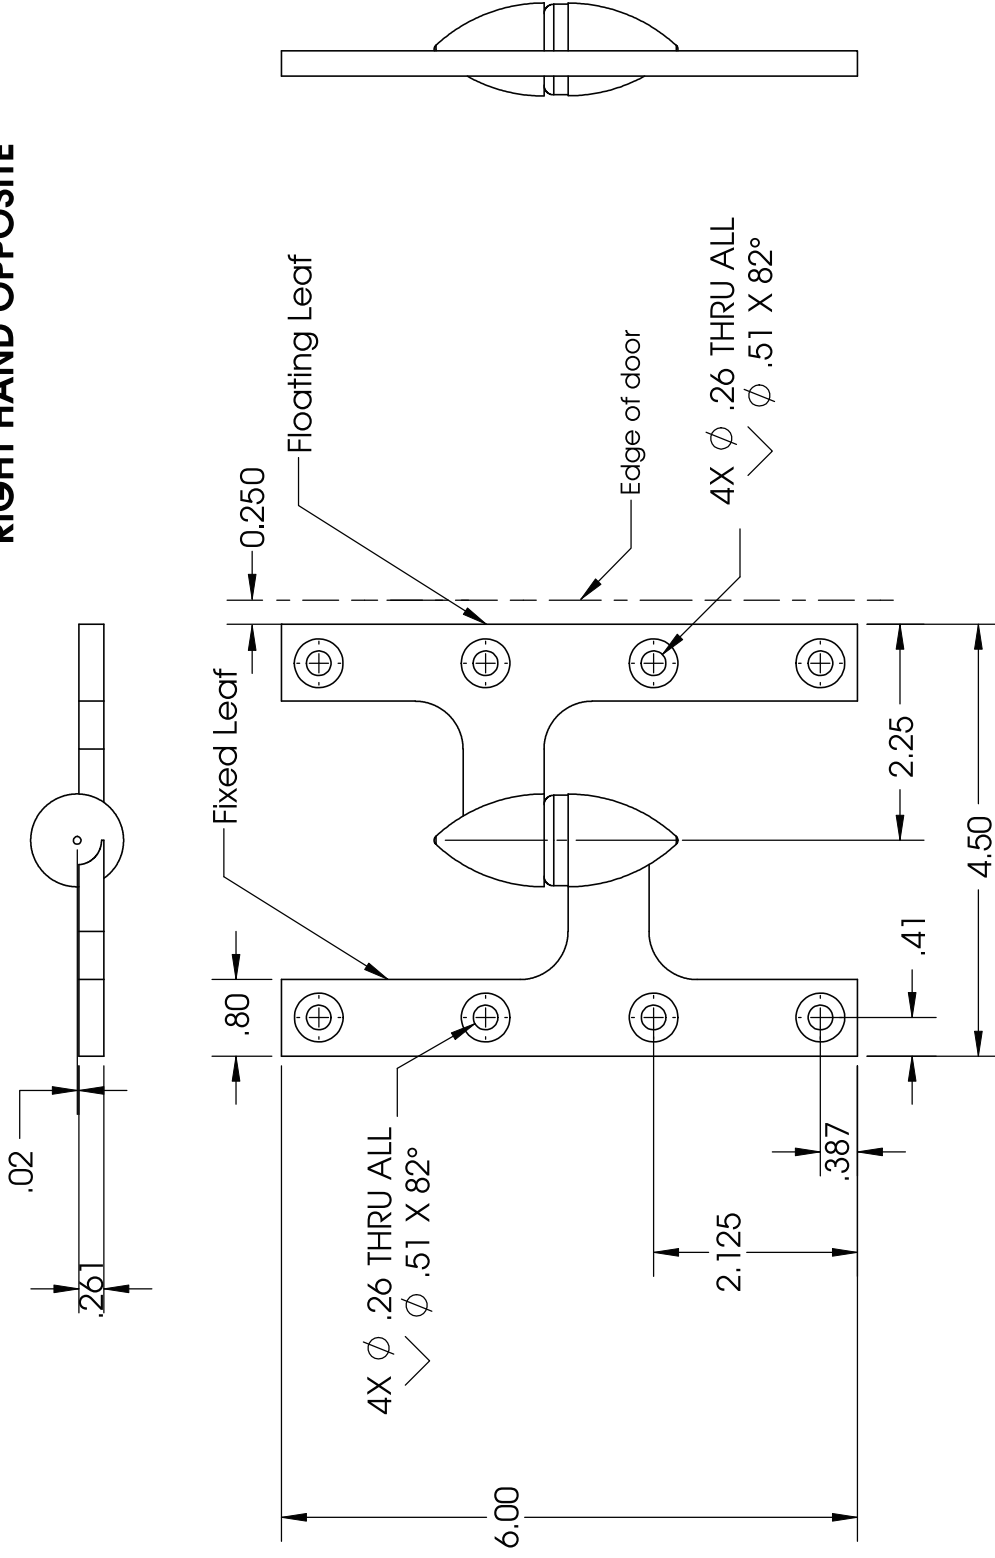

**LEFT HAND (RIGHT HAND REVERSE BEVEL) SHOWN,
RIGHT HAND OPPOSITE**

TITLE:

19-6040L Olive Knuckle Hinge

DO NOT SCALE DRAWING

SCALE:1:1

SHEET 1 OF 1

Phone: +1-856-997-0222
 Fax: +1-856-294-5116
 Email: info@ericmorrissandco.com
 Web: <http://www.ericmorrissandco.com>
 Address: ERIC MORRIS & COMPANY
 7249-A Browning Road
 Pennsauken, NJ 08109

**LEFT HAND (RIGHT HAND REVERSE BEVEL) SHOWN,
RIGHT HAND OPPOSITE**

TITLE:

19-6045L Olive Knuckle Hinge

DO NOT SCALE DRAWING

SCALE:1:1

SHEET 1 OF 1

Phone: +1-856-997-0222
 Fax: +1-856-294-5116
 Email: info@ericmorrissandco.com
 Web: <http://www.ericmorrissandco.com>
 Address: ERIC MORRIS & COMPANY
 7249-A Browning Road
 Pennsauken, NJ 08109

**LEFT HAND (RIGHT HAND REVERSE BEVEL) SHOWN,
RIGHT HAND OPPOSITE**

TITLE:

19-6050L Olive Knuckle Hinge

DO NOT SCALE DRAWING

SCALE:1:1

SHEET 1 OF 1

Phone: +1-856-997-0222
 Fax: +1-856-294-5116
 Email: info@ericmorrissandco.com
 Web: <http://www.ericmorrissandco.com>
 Address: ERIC MORRIS & COMPANY
 7249-A Browning Road
 Pennsauken, NJ 08109

**RIGHT HAND (LEFT HAND REVERSE BEVEL) SHOWN,
LEFT HAND OPPOSITE**

TITLE:

19-7055R HEAVY DUTY OLIVE KNUCKLE HINGE

DO NOT SCALE DRAWING

SCALE:1:1

SHEET 1 OF 1

Phone: +1-856-997-0222
 Fax: +1-856-294-5116
 Email: info@ericmorrissandco.com
 Web: <http://www.ericmorrissandco.com>
 Address: ERIC MORRIS & COMPANY
 7249-A Browning Road
 Pennsauken, NJ 08109