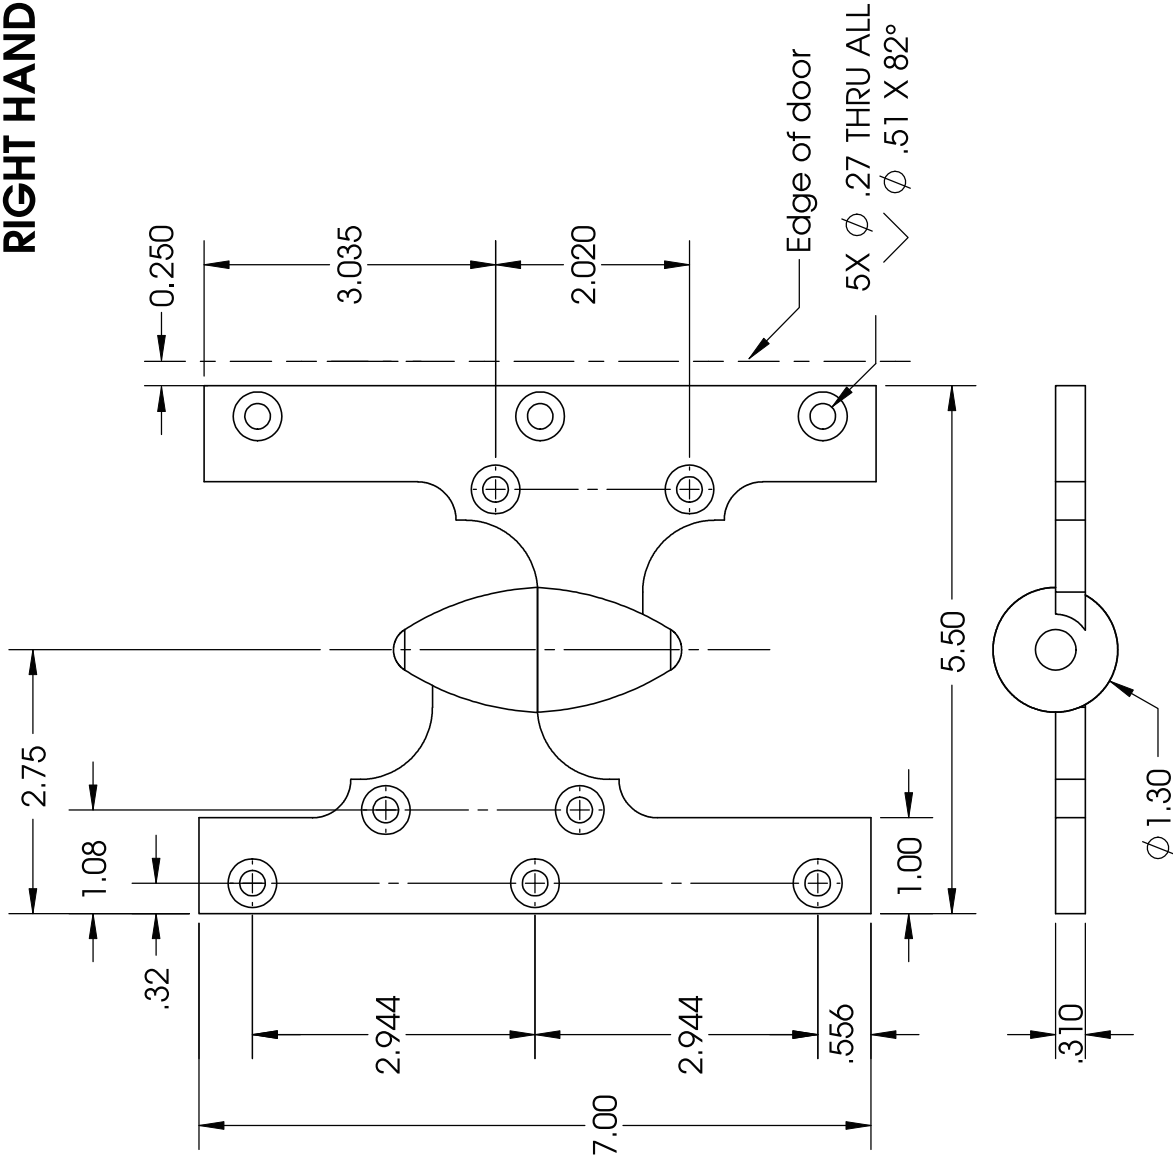

**LEFT HAND (RIGHT HAND REVERSE BEVEL) SHOWN,
RIGHT HAND OPPOSITE**

TITLE:

19-6040L Olive Knuckle Hinge

DO NOT SCALE DRAWING

SCALE:1:1

SHEET 1 OF 1

Phone: +1-856-997-0222
 Fax: +1-856-294-5116
 Email: info@ericmorrissandco.com
 Web: <http://www.ericmorrissandco.com>
 Address: ERIC MORRIS & COMPANY
 7249-A Browning Road
 Pennsauken, NJ 08109

**LEFT HAND (RIGHT HAND REVERSE BEVEL) SHOWN,
RIGHT HAND OPPOSITE**

TITLE:

19-6045L Olive Knuckle Hinge

DO NOT SCALE DRAWING

SCALE:1:1

SHEET 1 OF 1

Phone: +1-856-997-0222
 Fax: +1-856-294-5116
 Email: info@ericmorrissandco.com
 Web: <http://www.ericmorrissandco.com>
 Address: ERIC MORRIS & COMPANY
 7249-A Browning Road
 Pennsauken, NJ 08109

**LEFT HAND (RIGHT HAND REVERSE BEVEL) SHOWN,
RIGHT HAND OPPOSITE**

TITLE:

19-6050L Olive Knuckle Hinge

DO NOT SCALE DRAWING

SCALE:1:1

SHEET 1 OF 1

Phone: +1-856-997-0222
 Fax: +1-856-294-5116
 Email: info@ericmorrissandco.com
 Web: <http://www.ericmorrissandco.com>
 Address: ERIC MORRIS & COMPANY
 7249-A Browning Road
 Pennsauken, NJ 08109

**RIGHT HAND (LEFT HAND REVERSE BEVEL) SHOWN,
LEFT HAND OPPOSITE**

TITLE:

19-7055R HEAVY DUTY OLIVE KNUCKLE HINGE

DO NOT SCALE DRAWING

SCALE:1:1

SHEET 1 OF 1

Phone: +1-856-997-0222
 Fax: +1-856-294-5116
 Email: info@ericmorrissandco.com
 Web: <http://www.ericmorrissandco.com>
 Address: ERIC MORRIS & COMPANY
 7249-A Browning Road
 Pennsauken, NJ 08109