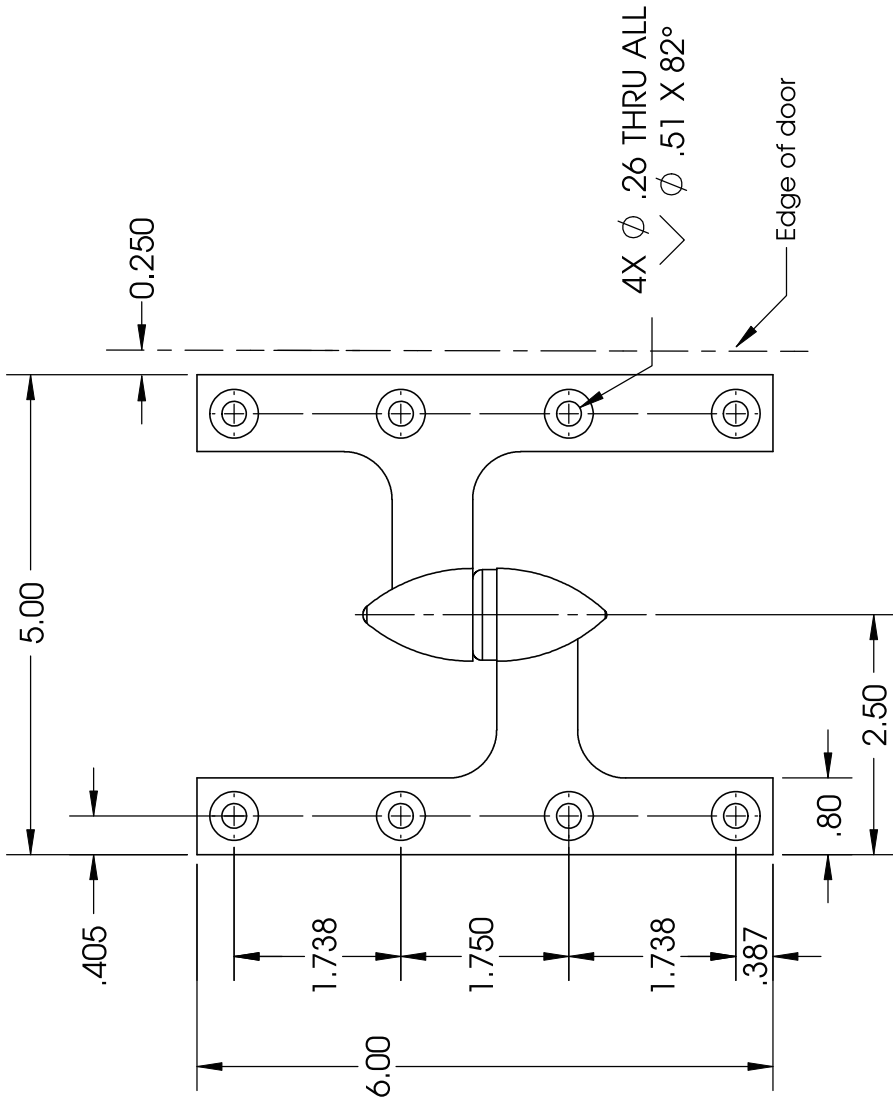

**LEFT HAND (RIGHT HAND REVERSE BEVEL) SHOWN,
RIGHT HAND OPPOSITE**

TITLE:

19-6040L Olive Knuckle Hinge

DO NOT SCALE DRAWING

SCALE:1:1

SHEET 1 OF 1

Phone: +1-856-997-0222
 Fax: +1-856-294-5116
 Email: info@ericmorrissandco.com
 Web: <http://www.ericmorrissandco.com>
 Address: ERIC MORRIS & COMPANY
 7249-A Browning Road
 Pennsauken, NJ 08109

**LEFT HAND (RIGHT HAND REVERSE BEVEL) SHOWN,
RIGHT HAND OPPOSITE**

TITLE:

19-6045L Olive Knuckle Hinge

DO NOT SCALE DRAWING

SCALE:1:1

SHEET 1 OF 1

Phone: +1-856-997-0222
 Fax: +1-856-294-5116
 Email: info@ericmorrissandco.com
 Web: <http://www.ericmorrissandco.com>
 Address: ERIC MORRIS & COMPANY
 7249-A Browning Road
 Pennsauken, NJ 08109

**LEFT HAND (RIGHT HAND REVERSE BEVEL) SHOWN,
RIGHT HAND OPPOSITE**

TITLE:

19-6050L Olive Knuckle Hinge

DO NOT SCALE DRAWING

SCALE:1:1

SHEET 1 OF 1

Phone: +1-856-997-0222
 Fax: +1-856-294-5116
 Email: info@ericmorrissandco.com
 Web: <http://www.ericmorrissandco.com>
 Address: ERIC MORRIS & COMPANY
 7249-A Browning Road
 Pennsauken, NJ 08109

**RIGHT HAND (LEFT HAND REVERSE BEVEL) SHOWN,
LEFT HAND OPPOSITE**

TITLE:

19-7055R HEAVY DUTY OLIVE KNUCKLE HINGE

DO NOT SCALE DRAWING

SCALE:1:1

SHEET 1 OF 1

Phone: +1-856-997-0222
 Fax: +1-856-294-5116
 Email: info@ericmorrissandco.com
 Web: <http://www.ericmorrissandco.com>
 Address: ERIC MORRIS & COMPANY
 7249-A Browning Road
 Pennsauken, NJ 08109