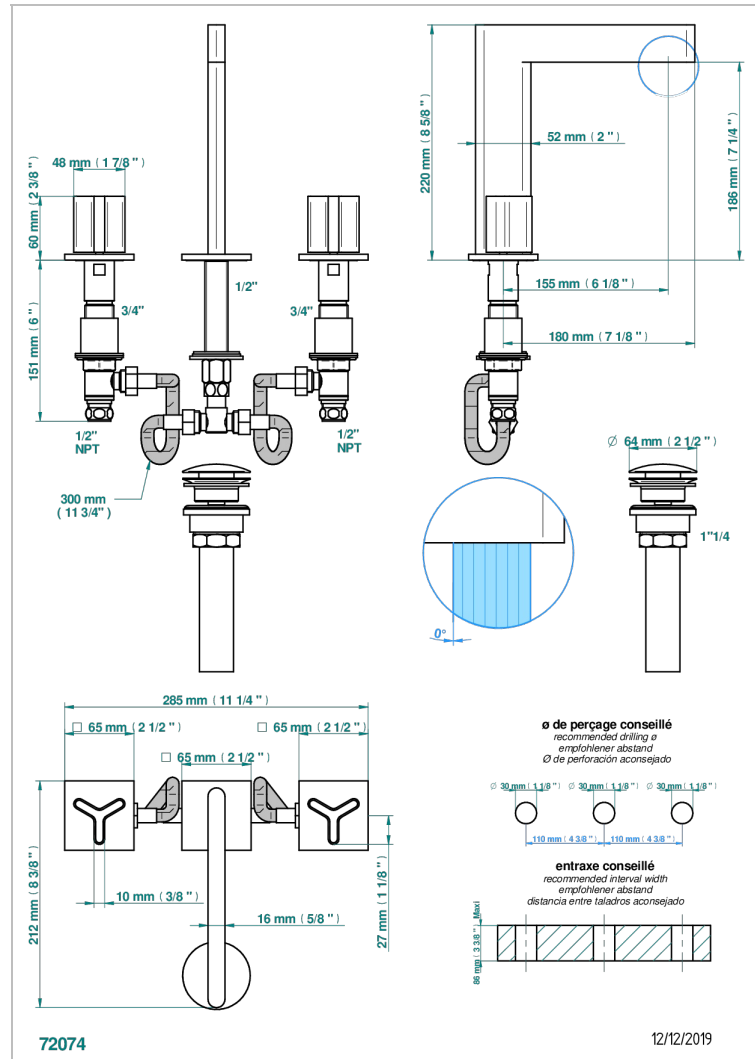

# ICON-X TITANIUM

U7L-151/US

Widespread lavatory set with drain

## CHARACTERISTIC

- Icon-x titanium
- Widespread lavatory set with drain