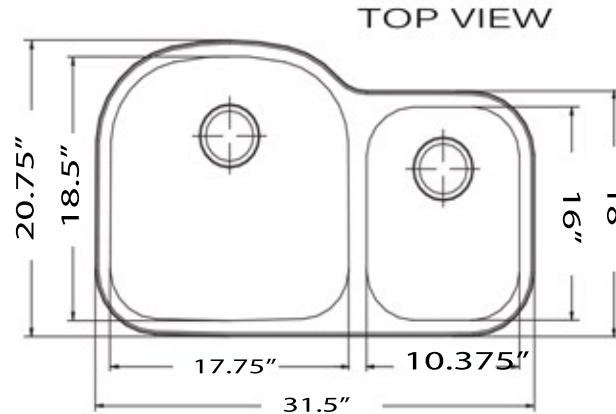

Stainless Steel Premium Undermount Kitchen Sink

**MODEL:
NS3121-16**

Overall Dimensions	Large Bowl	Small Bowl	Bottom Grid/s	Bowl Depth
31.5" x 20.75" 31.5" x 18"	17.75" x 18.5"	10.375" x 16"	BG3121L, BG3121S	9", 7"

FEATURES

- Premium 304, 16 gauge Stainless Steel Kitchen Sink
- Includes bottom grids and 2 colander drains
- cUPC certified
- Large Bowl Depth 9", Small Bowl 7"
- Brushed Satin Finish
- Limited Lifetime Manufactures Warranty
- Insulated to Reduce Condensation
- Rubber Padding is Applied for Noise Reduction