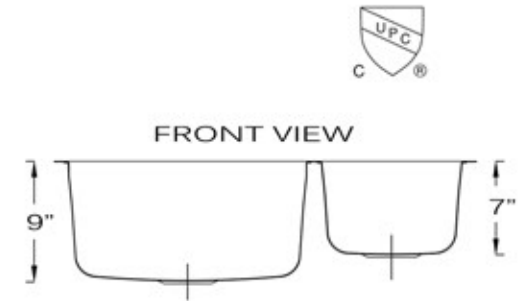

Stainless Steel Premium Undermount Kitchen Sink

**MODEL:
NS3121-16**

Overall Dimensions	Large Bowl	Small Bowl	Bottom Grid/s	Bowl Depth
31.5" x 20.75" 31.5" x 18"	17.75" x 18.5"	10.375" x 16"	BG3121L, BG3121S	9", 7"

FEATURES

- Premium 304, 16 gauge Stainless Steel Kitchen Sink
- Includes bottom grids and 2 colander drains
- cUPC certified
- Large Bowl Depth 9", Small Bowl 7"
- Brushed Satin Finish
- Limited Lifetime Manufactures Warranty
- Insulated to Reduce Condensation
- Rubber Padding is Applied for Noise Reduction