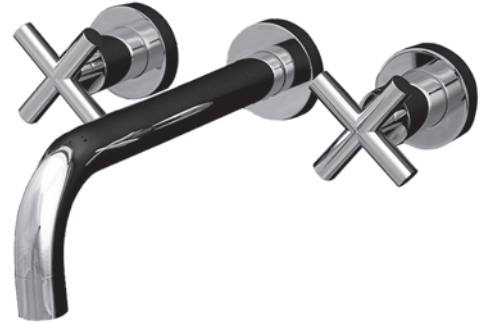

Specifications:

Installation:	wall mount, two cross handles
Exterior Dimensions:	H: 3 7/8" SPOUT: 6 1/8" (1584S) or 9" (1584L.1)
Material:	solid brass construction
Water use:	1.2 GPM
Pop-up:	N/A
Finishes:	CR - polished chrome PN - polished nickel NI - brushed nickel BG - brushed gold 44 - matte black
Cutout Size:	Ø 1 1/4" handle, Ø 1 3/4" spout
Accessories included:	- Rough-in # 1584/5-ROUGH - Trim # 1585S-A or 1585L.1-A - Drain #7100-16OF European click-clack drain

Features:

- 1585S - 6" spout
- 1585L.1 - 9" spout
- ceramic disk cartridge
- complements the Cigno Collection
- NO EXTENSIONS AVAILABLE

Codes + Standards:

- Meets and exceeds applicable national codes and standards
- CAL-Green compliant

Recommended Items:

- Replacement parts:
 - R1584/5-C ceramic disc cartridge set hot and cold
 - R1514-AER replacement aerator
- European drain with overflow
 - 7100-16OF click-clack drain
 - 7100-13OF grid drain
 - 7100-12 pop-up drain