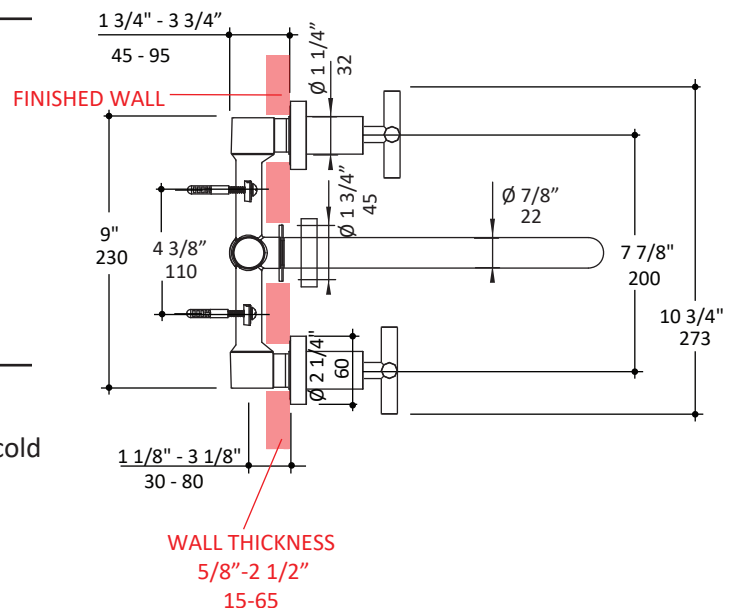

Specifications:

Installation:	wall mount, two cross handles
Exterior Dimensions:	H: 3 7/8" SPOUT: 6 1/8" (1584S) or 9" (1584L.1)
Material:	solid brass construction
Water use:	1.2 GPM
Pop-up:	N/A
Finishes:	CR - polished chrome PN - polished nickel NI - brushed nickel BG - brushed gold 44 - matte black
Cutout Size:	Ø 1 1/4" handle, Ø 1 3/4" spout
Accessories included:	- Rough-in # 1584/5-ROUGH - Trim # 1585S-A or 1585L.1-A - Drain #7100-16OF European click-clack drain

Features:

- 1585S - 6" spout
- 1585L.1 - 9" spout
- ceramic disk cartridge
- complements the Cigno Collection
- NO EXTENSIONS AVAILABLE

Codes + Standards:

- Meets and exceeds applicable national codes and standards
- CAL-Green compliant

LACAVA reserves the right to revise any dimension or information on this sheet without notice. Dimensions are nominal and may vary within an industry accepted tolerance of 1/4". Drawings provided herein are meant to give the user an idea of the product and are not made to scale. Location of plumbing is meant for reference, your specific application may vary.