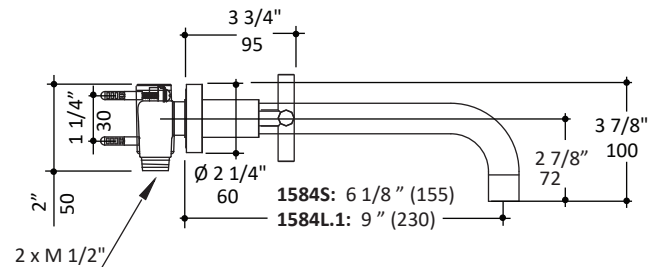

Specifications:

Installation:	wall mount, two cross handles
Exterior Dimensions:	H: 3 7/8" SPOUT: 6 1/8" (1584S) or 9" (1584L.1)
Material:	solid brass construction
Water use:	1.2 GPM
Pop-up:	N/A
Finishes:	CR - polished chrome PN - polished nickel NI - brushed nickel BG - brushed gold 44 - matte black
Cutout Size:	Ø 1 1/4" handle, Ø 1 3/4" spout
Accessories included:	- Rough-in # 1584/5-ROUGH - Trim # 1585S-A or 1585L.1-A - Drain #7100-16OF European click-clack drain

Features:

- 1585S - 6" spout
- 1585L.1 - 9" spout
- ceramic disk cartridge
- complements the Cigno Collection
- NO EXTENSIONS AVAILABLE

Codes + Standards:

- Meets and exceeds applicable national codes and standards
- CAL-Green compliant

LACAVA reserves the right to revise any dimension or information on this sheet without notice. Dimensions are nominal and may vary within an industry accepted tolerance of 1/4". Drawings provided herein are meant to give the user an idea of the product and are not made to scale. Location of plumbing is meant for reference, your specific application may vary.