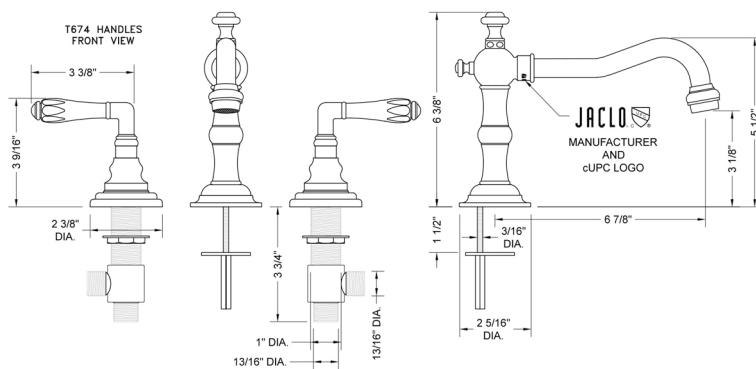

Roaring 20's Faucet with Smooth Lever Handles - 1.2 GPM

Model #: 7830-T674-1.2-

FEATURES:

- All brass 8" - 12" widespread faucet includes brass pop-up drain with overflow
- 1/4 turn ceramic valves
- Swivel Spout (For Stationary Spout option, contact JACLO)
- Available Flow Rates: 1.5, 1.2 & 0.5 GPM. Additional flow rate (aerator) options available. Contact JACLO.
- 6 7/8" spout reach
- Spout Hole Size: 1" - 2"
- Valve Hole Size: 1 1/8" - 1 5/8"
- ADA Compliant Levers

SPECIFICATION DRAWING:

AVAILABLE HANDLES:

COMPLIANCES:

CEC

Complies with: ASME A112.18.1-2012/CSA B125.1-12