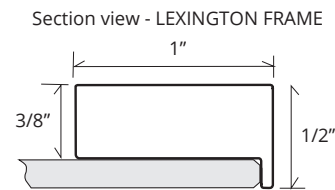

LEXINGTON FRAMED MIRROR CABINET

GC2430-4-SC-LE

Side Mirror Kit - Order for Surface Mount, #SMK4-30
 Beveled Mirror also available (add "BM" to model code)

Finishes: Polished Chrome, Polished Nickel, Brushed Nickel, Brushed Bronze, Oil Rubbed Bronze, Satin Brass, Iron-Black

GLASSCRAFTERS INC.

SPECIFICATIONS

Roughing-in Opening	22 3/8" x 29 3/8"
Overall Dimensions	23 1/8" x 30 1/8"

Side Mirror Kit
 SMK4-30
 Order for Surface Mount

GLASSCRAFTERS, INC.
 193 Veterans Blvd. Carlstadt, NJ 07072
 1+ (800) 233-7362 (F) 1+ (888) 233-7362
 sales@glasscraftersinc.com
Products That Reflect Your Style