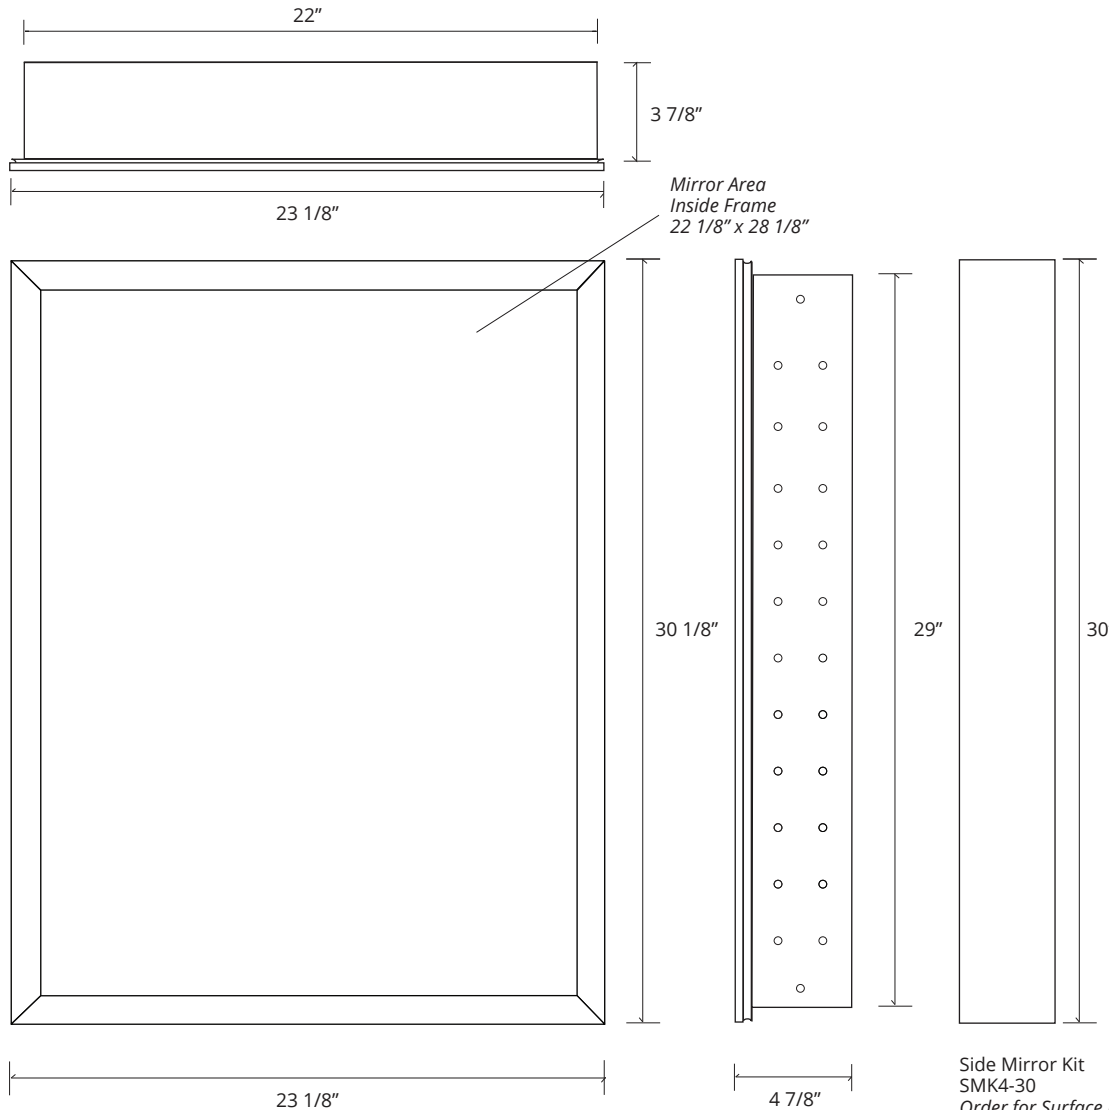

LEXINGTON FRAMED MIRROR CABINET

GC2430-4-SC-LE

Side Mirror Kit - Order for Surface Mount, #SMK4-30
 Beveled Mirror also available (add "BM" to model code)

Finishes: Polished Chrome, Polished Nickel, Brushed Nickel, Brushed Bronze, Oil Rubbed Bronze, Satin Brass, Iron-Black

GLASSCRAFTERS INC.

SPECIFICATIONS

Roughing-in Opening	22 3/8" x 29 3/8"
Overall Dimensions	23 1/8" x 30 1/8"

Side Mirror Kit
 SMK4-30
 Order for Surface Mount

GLASSCRAFTERS, INC.
 193 Veterans Blvd. Carlstadt, NJ 07072
 1+ (800) 233-7362 (F) 1+ (888) 233-7362
 sales@glasscraftersinc.com
Products That Reflect Your Style