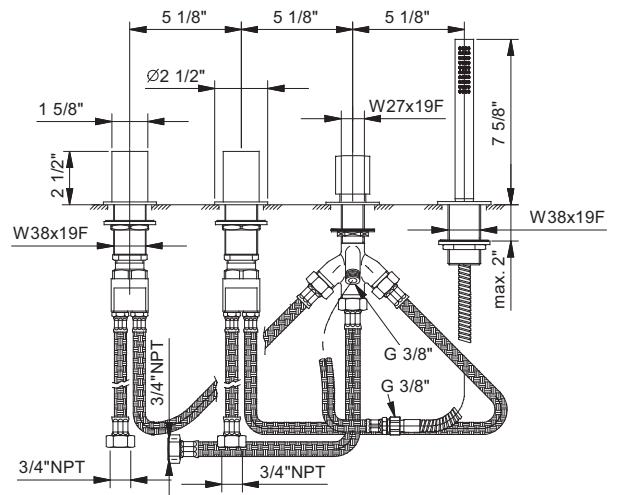

Project:

Room:

Date:

Comments: