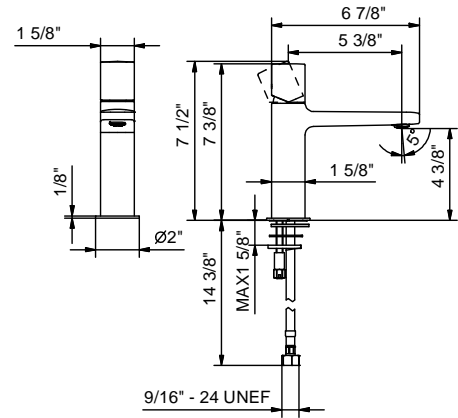

Art. M004WU

Single-control washbasin mixer

- 5 3/8" spout projection
- Water flow restricted to 1.2 GPM
- Flexible supply lines
- Handle included

Drain to be ordered separately:
please select #9865U or #9867U

Finishes:

☐	Chrome	24 02 M004WU
☐	Matte Black	24 13 M004WU
☐	Chrome - Matte Black	24 02 M004WU13
☐	Chrome - Matte White	24 02 M004WU29

Project:

Room:

Date:

Comments:

Certifications/Awards:

lead $\emptyset$ free

NEW