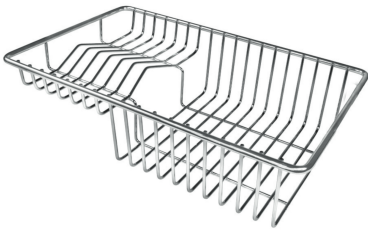

FEATURES

Diamond-shape bottom	The draining of water is an important feature in a sink, and it's always taken good care of in Foster products. In the bent-welded sinks, which would have a flat bottom, the proper draining is guaranteed by the elegant beveling, which helps the water flow.
Double recess	Canova...
High thickness	1.5 mm thick steel. A significant thickness, which guarantees the maximum sturdiness and durability.
Basket 3,5" waste fitting	The drain is equipped with a large 3.5" drain, with the practical basket cap that prevents the discharge of solid parts. The 3.5 "drain allows the use of the Foster waste-disposer, compatible with all models.

TECHNICAL DATA

Edge positioning

Bottom positioning

OPTIONAL ACCESSORIES

Bottle holder 1773 723

Grating kit complete with ring support and food collection tray 8159 101

Knives-holder 8100 030

Stainless Steel dishes holder 8100 303

Stainless steel perforated pan 8151 000

Twin Chopping Board - 8644 102

WARNING:

The accessories 8159101, 8100303, 8151000 are only usable in combination with 8644101

RECOMMENDED PAIRINGS

Canova Black grid 8100 605