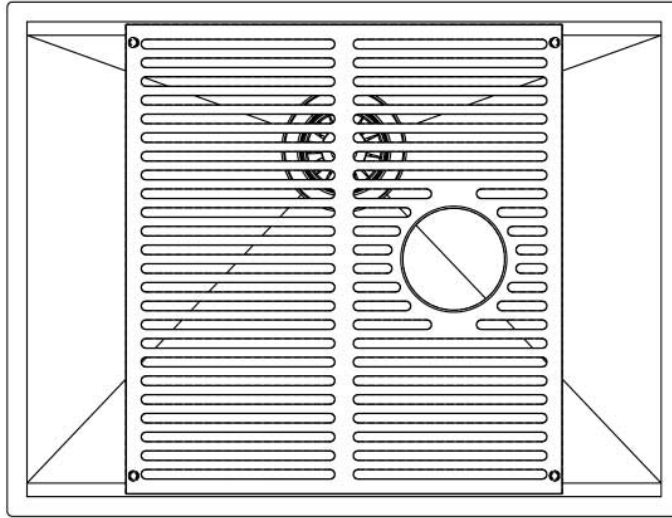

Edge positioning

Bottom positioning