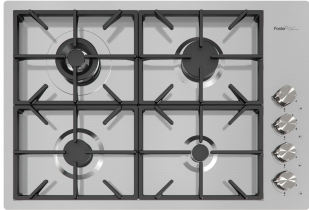

FEATURES

Diamond-shape bottom	The draining of water is an important feature in a sink, and it's always taken good care of in Foster products. In the bent-welded sinks, which would have a flat bottom, the proper draining is guaranteed by the elegant beveling, which helps the water flow.
Double recess	Canova...
High thickness	1.5 mm thick steel. A significant thickness, which guarantees the maximum sturdiness and durability.
Basket 3,5" waste fitting	The drain is equipped with a large 3.5" drain, with the practical basket cap that prevents the discharge of solid parts. The 3.5 "drain allows the use of the Foster waste-disposer, compatible with all models.

TECHNICAL DATA

Edge positioning

Bottom positioning

OPTIONAL ACCESSORIES

Bottle holder 1773 723

Grating kit complete with ring support and food collection tray 8159 101

Knives-holder 8100 030

Stainless Steel dishes holder 8100 303

Stainless steel perforated pan 8151 000

Twin Chopping Board - 8644 102

WARNING:

The accessories 8159101, 8100303, 8151000 are only usable in combination with 8644101

RECOMMENDED PAIRINGS

Canova Black grid 8100 605

Faucet Capri | Polished finish -
8467 005

Faucet Salina | Polished Finish -
8487 005

Milano Cooktop 4 burners - 7637
900

Milano Induction Cooktop 4 Plate
- 7371 945