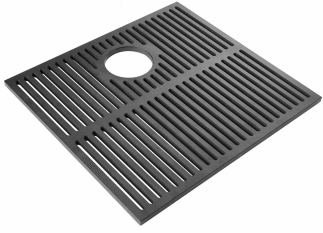

FEATURES

Diamond-shape bottom	The draining of water is an important feature in a sink, and it's always taken good care of in Foster products. In the bent-welded sinks, which would have a flat bottom, the proper draining is guaranteed by the elegant beveling, which helps the water flow.
Double recess	Canova...
High thickness	1.5 mm thick steel. A significant thickness, which guarantees the maximum sturdiness and durability.
Basket 3,5" waste fitting	The drain is equipped with a large 3.5" drain, with the practical basket cap that prevents the discharge of solid parts. The 3.5 "drain allows the use of the Foster waste-disposer, compatible with all models.

Stainless steel perforated pan 8151 000

Twin Chopping Board - 8644 102

WARNING:

The accessories 8159101, 8100303, 8151000 are only usable in combination with 8644101

RECOMMENDED PAIRINGS

Canova Black grid 8100 605

Faucet Capri | Polished finish -
8467 005

Faucet Salina | Polished Finish -
8487 005

Milano Cooktop 4 burners - 7637
900

Milano Induction Cooktop 4 Plate
- 7371 945