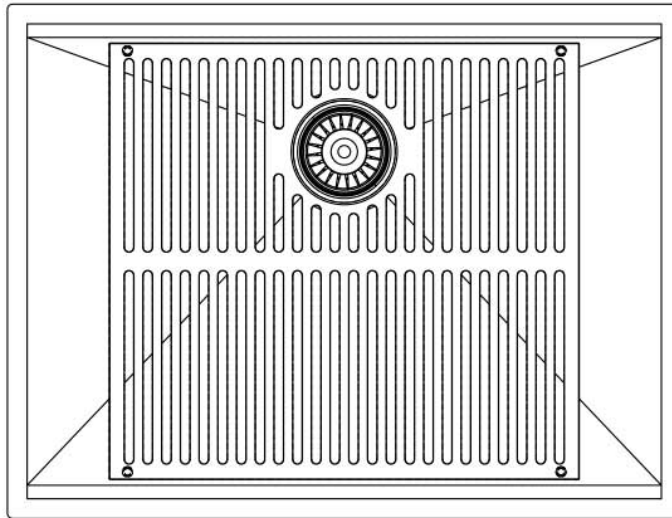

Edge positioning

Bottom positioning