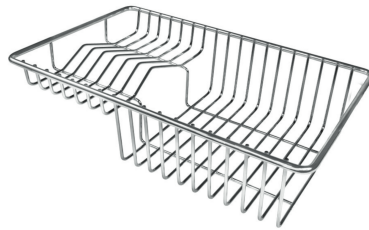

## FEATURES

Diamond-shape bottom	The draining of water is an important feature in a sink, and it's always taken good care of in Foster products. In the bent-welded sinks, which would have a flat bottom, the proper draining is guaranteed by the elegant beveling, which helps the water flow.
Double recess	Canova...
High thickness	1.5 mm thick steel. A significant thickness, which guarantees the maximum sturdiness and durability.
Basket 3,5" waste fitting	The drain is equipped with a large 3.5" drain, with the practical basket cap that prevents the discharge of solid parts. The 3.5 "drain allows the use of the Foster waste-disposer, compatible with all models.

## Edge positioning

## OPTIONAL ACCESSORIES

Bottle holder 1773 723

Canova Black grid 8100 605

Grating kit complete with ring support and food collection tray 8159 101

Knives-holder 8100 030

Stainless Steel dishes holder 8100 303