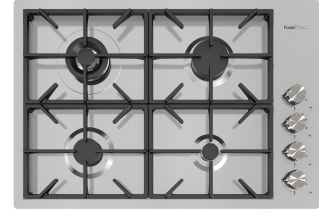

## RECOMMENDED PAIRINGS

Faucet Capri | Polished finish -  
8467 005

Faucet Salina | Polished Finish -  
8487 005

Milano Cooktop 4 burners - 7637  
900

Milano Induction Cooktop 4 Plate  
- 7371 945