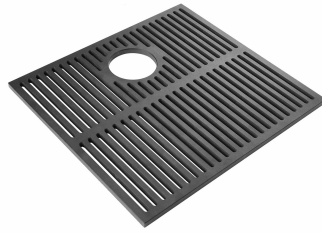

OPTIONAL ACCESSORIES

Bottle holder 1773 723

Canova Black grid 8100 605