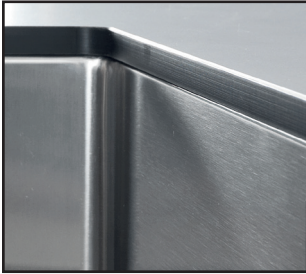

Foster Sinks

Quadra armored sink 1B 30"x18" UM - **1237 660**

HIGHLIGHTS

Foster brushed finish

The exclusive finishes on Foster steels are the result of diligent research, the aim being to achieve the perfect combination between good looks and functionality. A distinctive feature, a true trademark that makes our products stand out for the ease with which they can be cleaned.

Sturdy sink

The quality of Foster sinks is also in the thickness. All models use top grade stainless steel to manufacture "sturdy" sinks with an elegant design.

Diamond shaped bottom

The water drainage on the base of the sink is a minimalist but original design, with perfectly square edges and a diamond shaped bottom that allows perfect flow of water

Accessories

The concept of functionality is a key element for Foster. Each sink is matched by a series of practical and elegant accessories that transform the sink into a functional working center.

Undermount

The classy and contemporary way to install a sink, here proposed in a wide range of different models and designs.

Series	Quadra Armored
Model	Quadra armored sink 1B 30"x18" UM
material	AISI 304 stainless steel
finish	Satin finish
thickness	16 Gauge (1,5 mm)
Inset type	undermount
overall dimensions	32" x 19 1/2"
bowls dimensions	1 bowl 30" x 18"
bowls depth	10"
Cut out	30" x 18"
waste fitting type	3 1/2" - with stainless steel basket
bowls bottom	x cross bending for easy water draining
Underside	protected with heavy duty undercoating
fixing system	undermount fixing kit (brass insert and clips)
Accessories:	1, T*, Z*, 4
accessories note	To use only with L3 chopping board