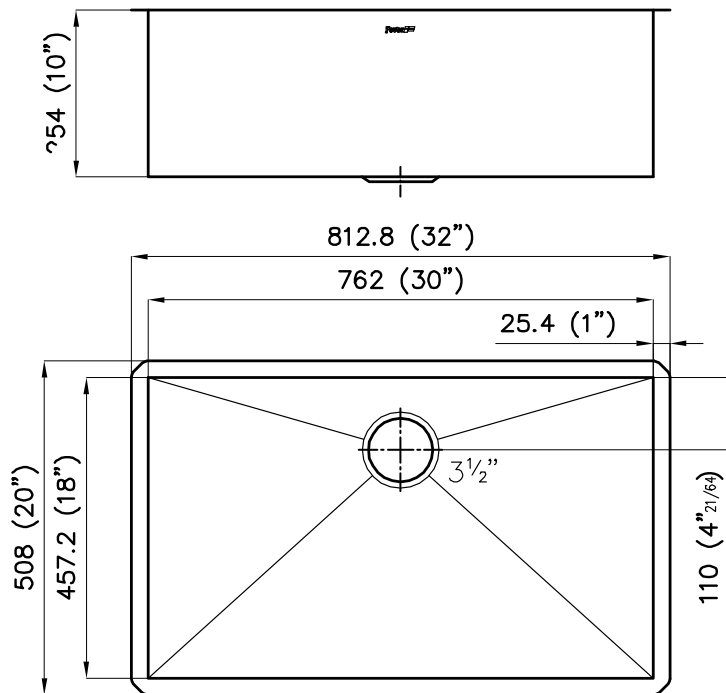

The classy and contemporary way to install a sink, here proposed in a wide range of different models and designs.

Series	Quadra Armored
Model	Quadra armored sink 1B 30"x18" UM
material	AISI 304 stainless steel
finish	Satin finish
thickness	16 Gauge (1,5 mm)
Inset type	undermount
overall dimensions	32" x 19 1/2"
bowls dimensions	1 bowl 30" x 18"
bowls depth	10"
Cut out	30" x 18"
waste fitting type	3 1/2" - with stainless steel basket
bowls bottom	x cross bending for easy water draining
Underside	protected with heavy duty undercoating
fixing system	undermount fixing kit (brass insert and clips)
Accessories:	1, T*, Z*, 4
accessories note	To use only with L3 chopping board

Foster 
kitchen appliances

Foster Sinks

Quadra armored sink 1B 30"x18" UM - **1237 660**

DIMENSIONS

ACCESSORIES

1
Chopping board

T
stainless steel
dishes holder

Z
stainless steel
perforated pan

4
grid

CUT OUT