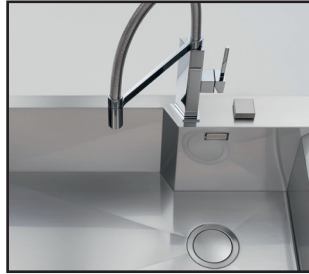

Foster Sinks

Quadra armored sink 1B 30"x18" UM - **1237 660**

HIGHLIGHTS

Foster brushed finish

The exclusive finishes on Foster steels are the result of diligent research, the aim being to achieve the perfect combination between good looks and functionality. A distinctive feature, a true trademark that makes our products stand out for the ease with which they can be cleaned.

Sturdy sink

The quality of Foster sinks is also in the thickness. All models use top grade stainless steel to manufacture "sturdy" sinks with an elegant design.

Diamond shaped bottom

The water drainage on the base of the sink is a minimalist but original design, with perfectly square edges and a diamond shaped bottom that allows perfect flow of water

Accessories

The concept of functionality is a key element for Foster. Each sink is matched by a series of practical and elegant accessories that transform the sink into a functional working center.

Undermount

The classy and contemporary way to install a sink, here proposed in a wide range of different models and designs.

Series	Quadra Armored
Model	Quadra armored sink 1B 30"x18" UM
material	AISI 304 stainless steel
finish	Satin finish
thickness	16 Gauge (1,5 mm)
Inset type	undermount
overall dimensions	32" x 19 1/2"
bowls dimensions	1 bowl 30" x 18"
bowls depth	10"
Cut out	30" x 18"
waste fitting type	3 1/2" - with stainless steel basket
bowls bottom	x cross bending for easy water draining
Underside	protected with heavy duty undercoating
fixing system	undermount fixing kit (brass insert and clips)
Accessories:	1, T*, Z*, 4
accessories note	To use only with L3 chopping board