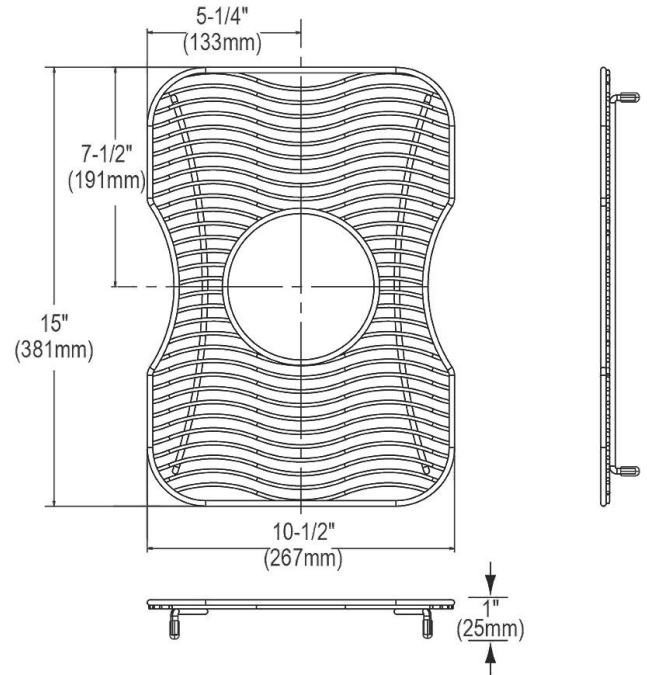

Material:	Stainless Steel
Finish:	Polished Stainless Steel
Dimensions:	10-1/2" x 15" x 1"
Fits Bowl Size(s):	11-1/2" x 16"

Special Note: For bowls with center drain opening

AMERICAN PRIDE. A LIFETIME TRADITION. Like your family, the Elkay family has values and traditions that endure. For almost a century, Elkay has been a family-owned and operated company, providing thousands of jobs that support our families and communities.

[Clean and Care Manual (PDF)](#)

[Clean and Care Manual (PDF)](#)

[Warranty (PDF)](#)