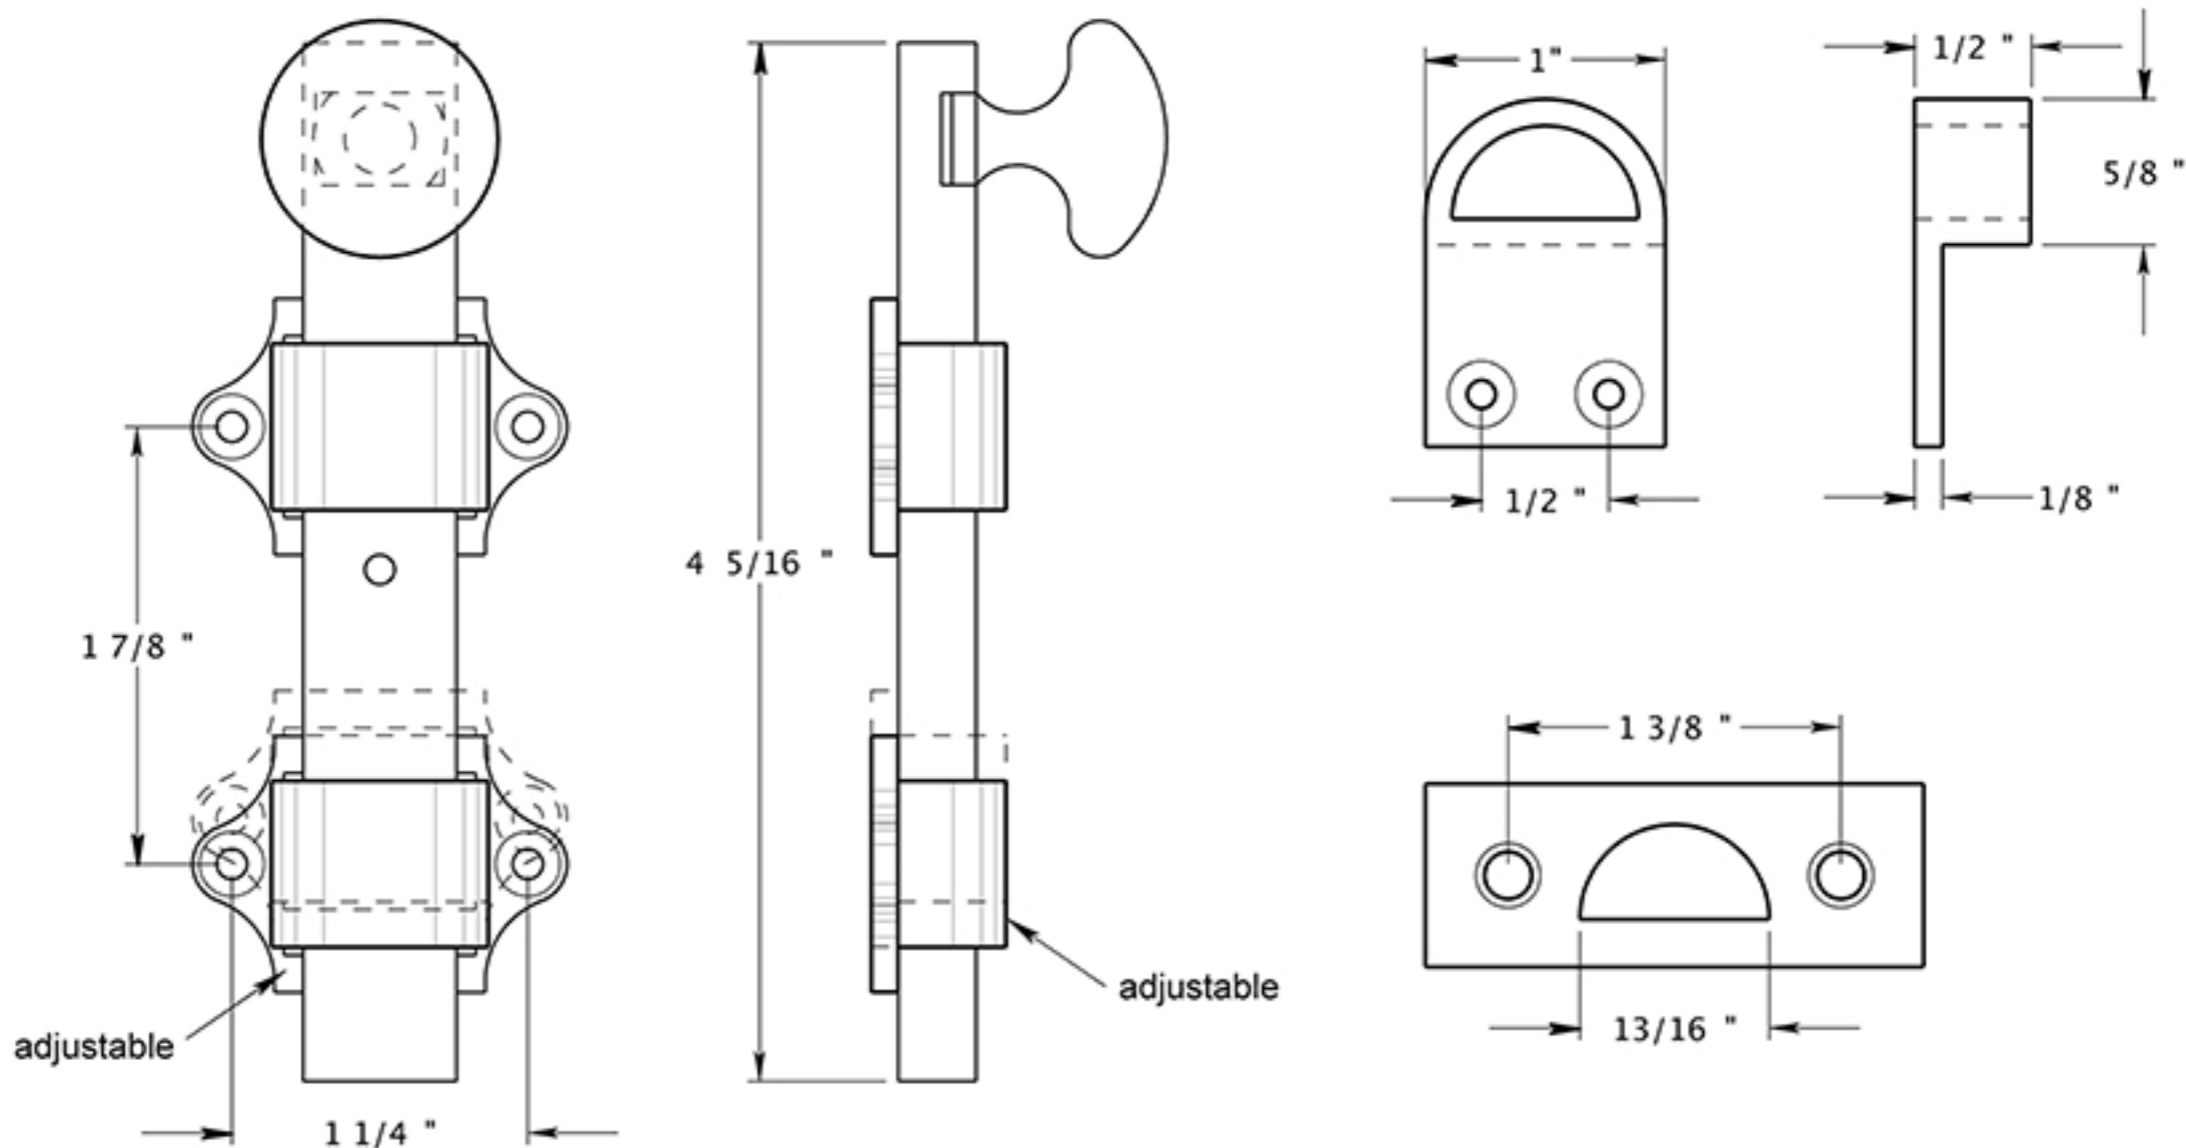

DDB425

4" DUTCH DOOR BOLT / HD / SOLID BRASS

DRAWING NOT TO SCALE

NOTE: Deltana reserves the right to constantly improve its products and is not responsible for differences between the product in-hand and the specifications contained in this drawing. We do not recommend to pre-drill holes or pre-cut woods or metals based on the drawing information if the veracity of the specifications has not been proven by the live product.