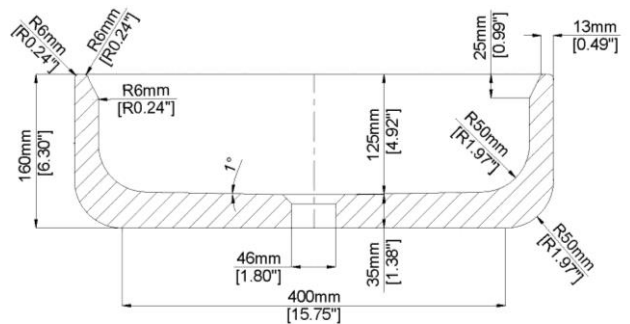

Shadow

Marble Countertop Basin H49921

500 mm X 500 mm X 160 mm (19.69 " X 19.69 " X 6.3 ")

UV Resistant

Slip Resistant

Stain Resistant

Easy to Clean and Maintain

International Fire-spread Compliant

cUPC Certified

Mould Code	Description	Available Colours
H49921	Marble basin without overflow	Silver Ebru (SE)
* Please contact us for bespoke color palette		

Technical Information	
Basin weight	45.0 kg / 99 lbs
Weight with water	70.0 kg / 154 lbs
Capacity	25.0 L / 6.6 US gal

SECTION A-A

* All measurements are subject to change and variation.

* This specification sheet should not be used as an installation guide. Please contact Claybrook for CAD drawings.