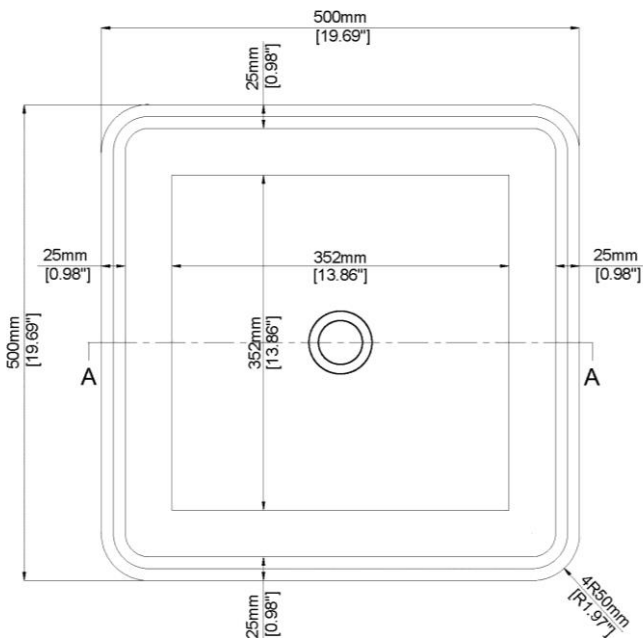

Shadow

Marble Countertop Basin H49921

500 mm X 500 mm X 160 mm (19.69 " X 19.69 " X 6.3 ")

UV Resistant

Slip Resistant

Stain Resistant

Easy to Clean and Maintain

International Fire-spread Compliant

cUPC Certified

Mould Code	Description	Available Colours
H49921	Marble basin without overflow	Silver Ebru (SE)
* Please contact us for bespoke color palette		

Technical Information	
Basin weight	45.0 kg / 99 lbs
Weight with water	70.0 kg / 154 lbs
Capacity	25.0 L / 6.6 US gal