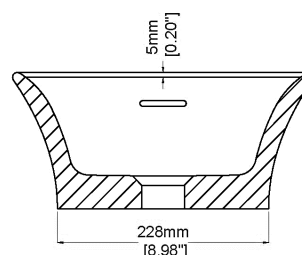

Opus

Countertop basin

H46225

650 x 325 x 145 mm

25.59 x 12.80 x 5.71 inches

Available in various reconstituted stone colours.

Please order Chrome/ MarbleForm® pop up waste separately.

UV Resistant

Technical Information		
Weight	15 kg	/ 33 lbs
Weight with Water	20 kg	/ 44 lbs
Capacity	5 L	/ 1.32 US gal
Water Depth to Overflow	74 mm	/ 2.91 "

* All measurements are subject to change and variation.

* This specification sheet should not be used as an installation guide. Please contact Claybrook for CAD drawings.