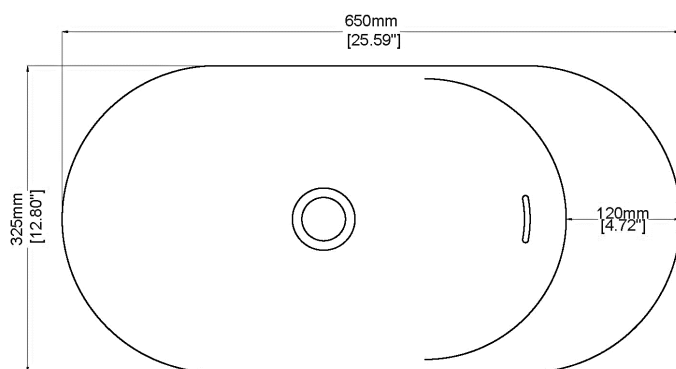

Opus

Countertop basin

H46225

650 x 325 x 145 mm

25.59 x 12.80 x 5.71 inches

Available in various reconstituted stone colours.

Please order Chrome/ MarbleForm® pop up waste separately.

UV Resistant

Technical Information		
Weight	15 kg	/ 33 lbs
Weight with Water	20 kg	/ 44 lbs
Capacity	5 L	/ 1.32 US gal
Water Depth to Overflow	74 mm	/ 2.91 "

* All measurements are subject to change and variation.

* This specification sheet should not be used as an installation guide. Please contact Claybrook for CAD drawings.