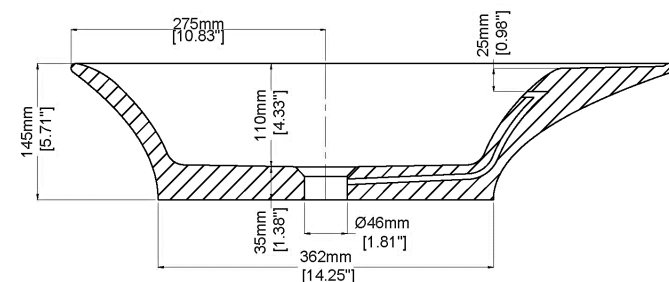

Opus

Countertop basin

H46225

650 x 325 x 145 mm

25.59 x 12.80 x 5.71 inches

Available in various reconstituted stone colours.

Please order Chrome/ MarbleForm® pop up waste separately.

UV Resistant

Technical Information		
Weight	15 kg	/ 33 lbs
Weight with Water	20 kg	/ 44 lbs
Capacity	5 L	/ 1.32 US gal
Water Depth to Overflow	74 mm	/ 2.91 "

* All measurements are subject to change and variation.

* This specification sheet should not be used as an installation guide. Please contact Claybrook for CAD drawings.